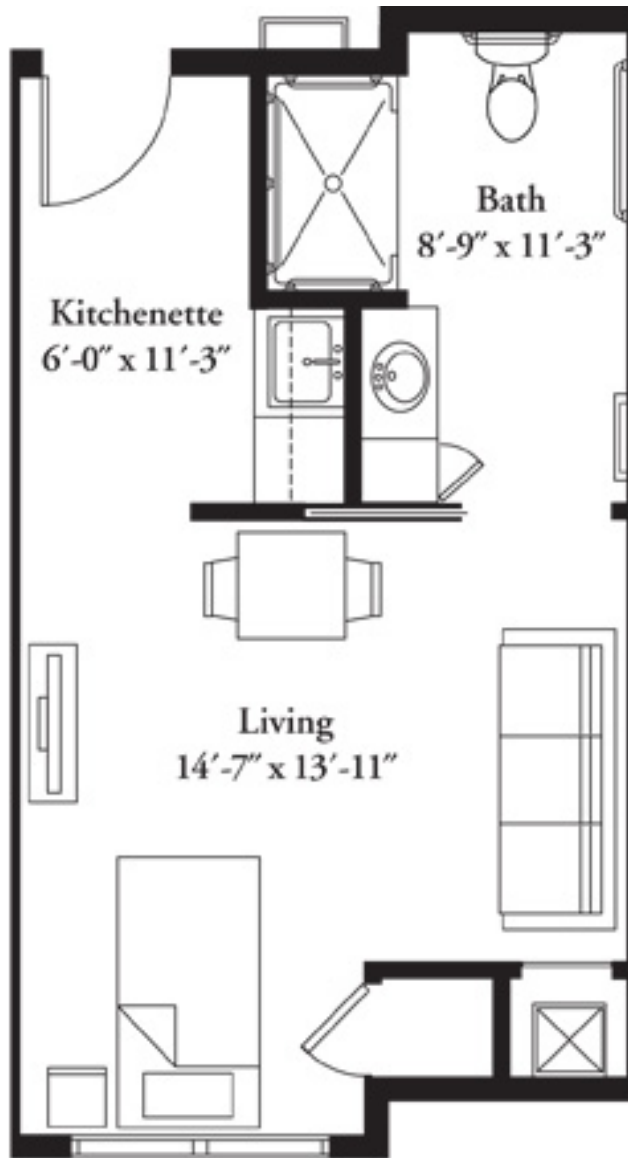

COVENTRY

of Mahtomedi
Assisted Living & Memory Care

Juniper
Studio (343 Square Feet)