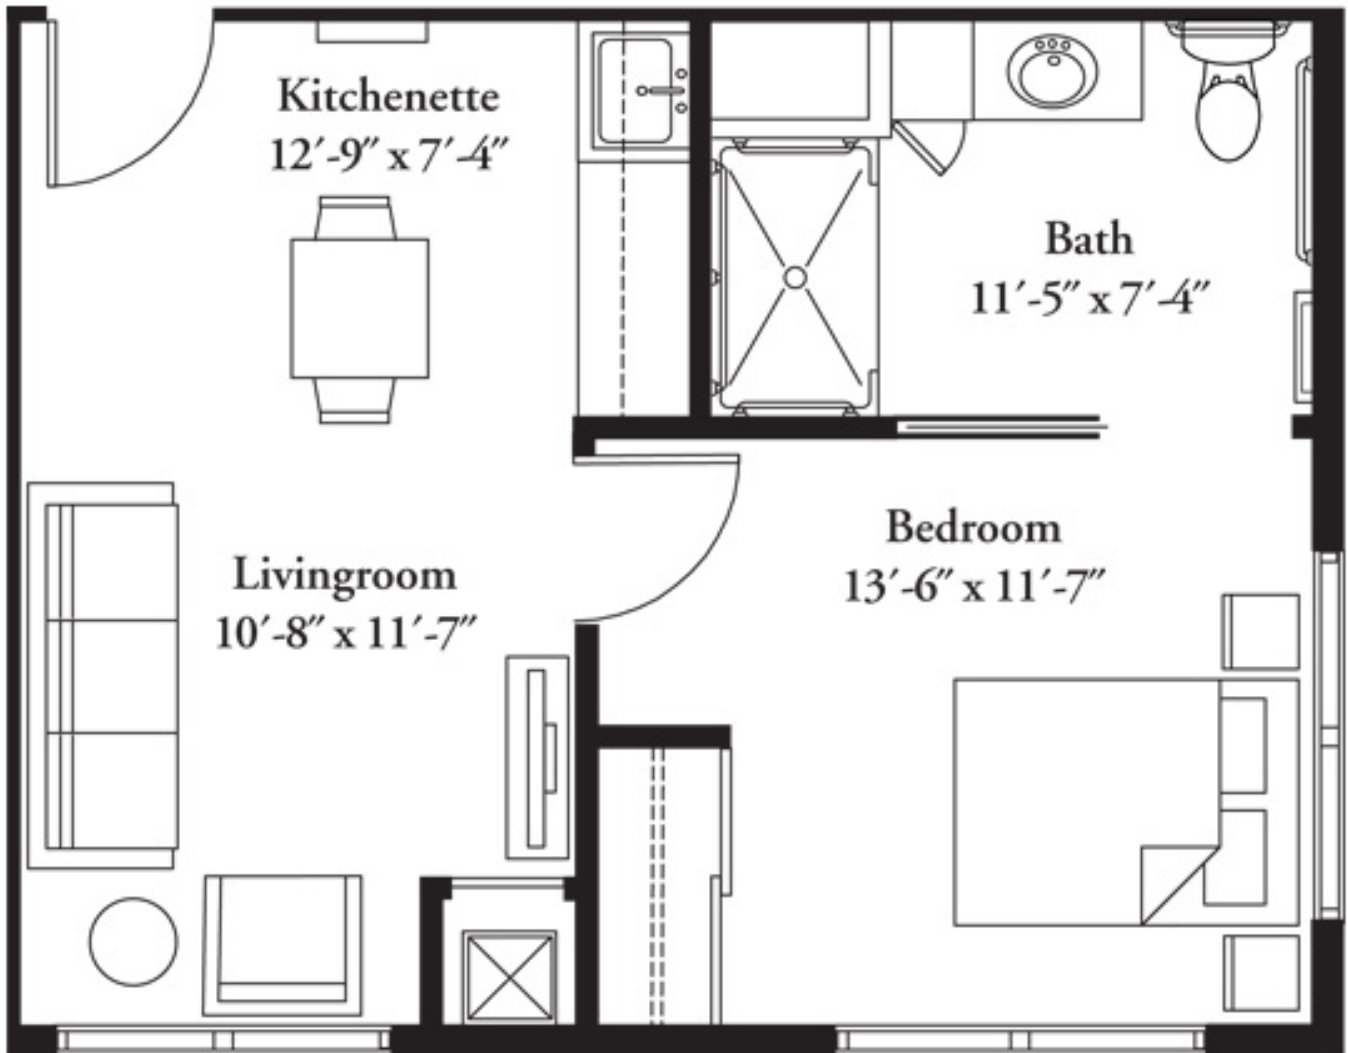

COVENTRY
of Mahtomedi
Assisted Living & Memory Care

Hickory
One Bedroom (422 Square Feet)