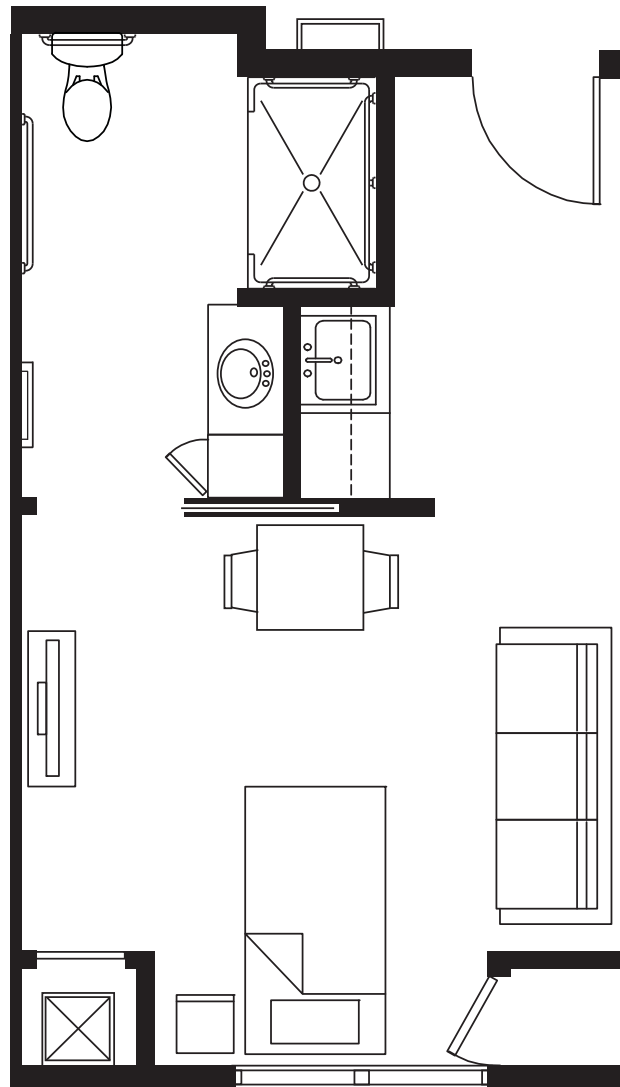

# COVENTRY

of Mahtomedi  
*Assisted Living & Memory Care*

---

*Maple*  
Studio (332 Square Feet)